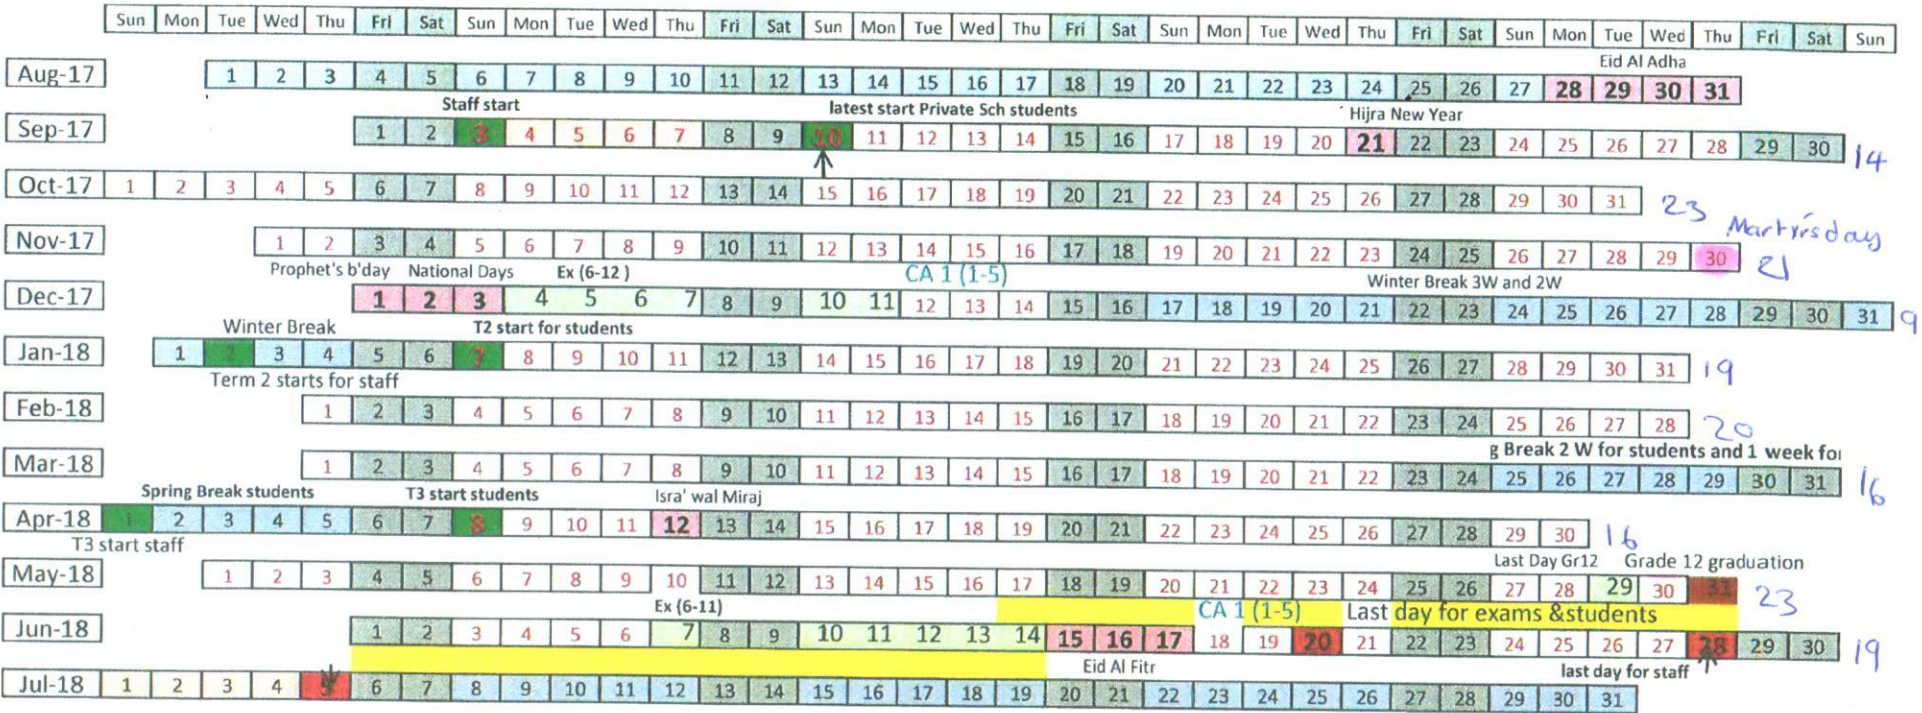

2017/2018 School Calendar Al Dhafra Private Schools - Al Ain

 School Holidays
 Islamic/National Holidays
 Non-teaching days
 Ramadan

Maximum possible teaching days Public Schools: 68 + 55 + 52 = 175

[Handwritten signature]
16/2/17